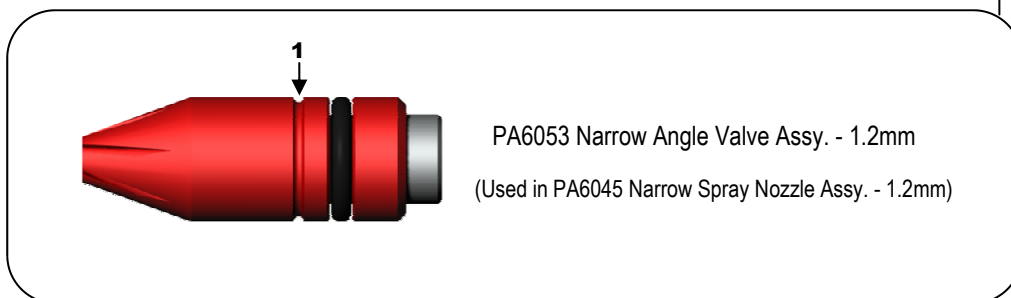

# Narrow Spray Nozzle Assy. (Red)

**Spray Size Range**

12mm

30mm