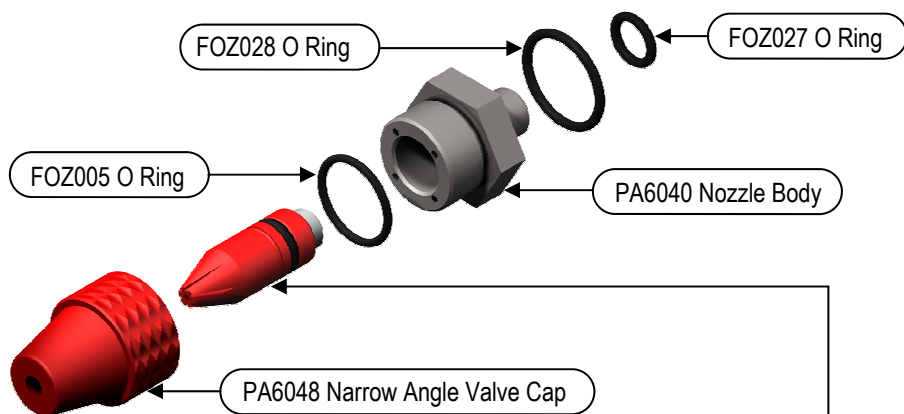

# Narrow Spray Nozzle Assy. (Red)

**Spray Size Range**

12mm

30mm