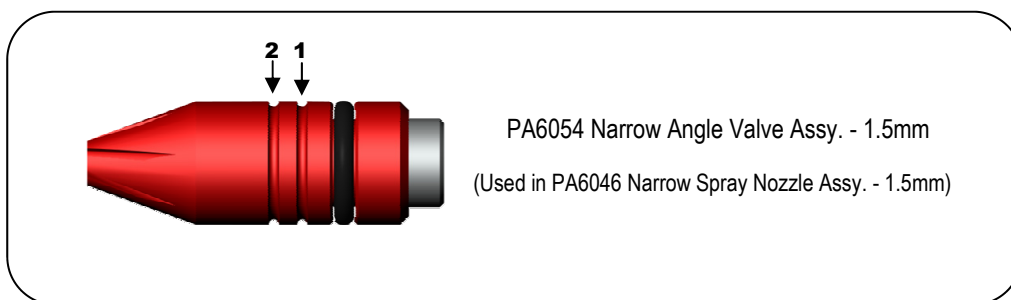

# Narrow Spray Nozzle Assy. (Red)

**Spray Size Range**

12mm

30mm