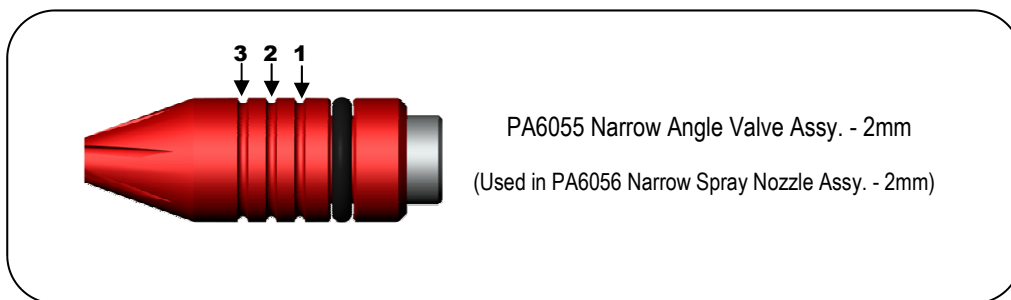

# Narrow Spray Nozzle Assy. (Red)

**Spray Size Range**

12mm

30mm